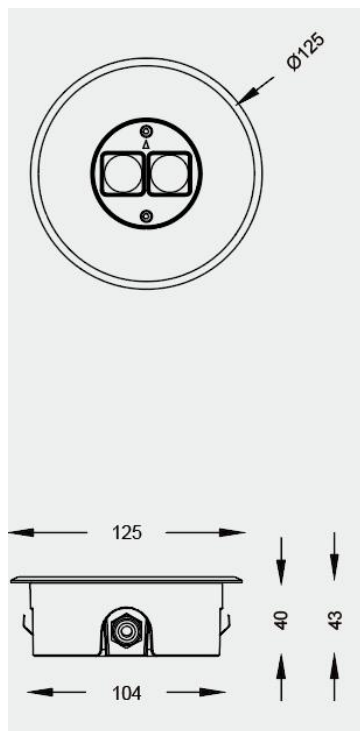

Eurolumen · Light Fixture Specifications Table

ELA722

TECHNICAL DATA

Wattage: 4W 6W

SDCM: ≤ 5

Color temperature (CCT): 2700K/3000K/4000K/RGB/RGBW

CRI: 80

Beam Angle: 8° 12° 30° 45° 60°