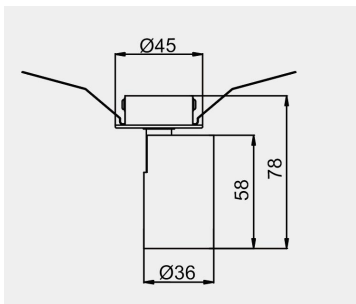

Eurolumen • Light Fixture Specifications Table

ELX241

TECHNICAL DATA

Wattage: 6W

SDCM: ≤ 5

Color Temperature (CCT): 2700K/3000K/3500K/4000K

CRI: 90

Beam Angle: 15° 24° 36° 55°