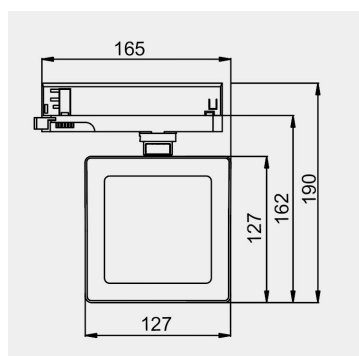

Eurolumen • Light Fixture Specifications Table

ELX432

TECHNICAL DATA

Wattage: 25W 30W 35W

SDCM: ≤ 5

Color Temperature (CCT): 2700K/3000K/3500K/4000K

CRI: 90

Beam Angle: 100°