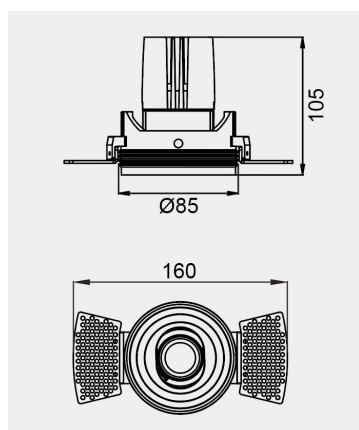

Eurolumen • Light Fixture Specifications Table

ELX013

TECHNICAL DATA

Wattage: 8W 10W 12W

SDCM: ≤ 5

Color Temperature (CCT): 2700K/3000K/3500K/4000K

CRI: 90

Beam Angle: 15° 24° 36°

Voltage: 220V

Dimming Support: DALI Bluetooth 0-10V ON/OFF

Useful Life: 50,000h

Warranty: 5 Years