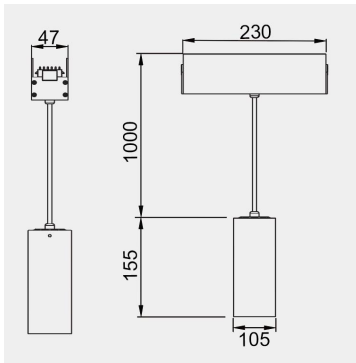

Eurolumen • Light Fixture Specifications Table

ELX643

TECHNICAL DATA

Wattage: 20W

SDCM: ≤ 5

Color Temperature (CCT): 2700K/3000K/3500K/4000K

CRI: 90

Beam Angle: 15° 24° 36° 45°