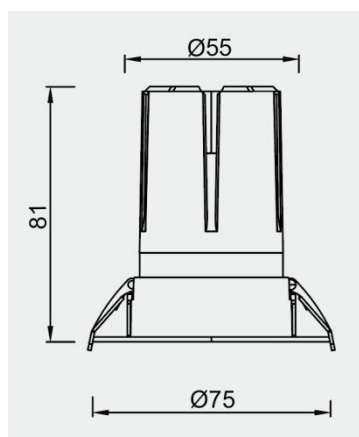

Eurolumen · Light Fixture Specifications Table

ELE009

TECHNICAL DATA

Wattage: 9W

SDCM: ≤ 5

Color Temperature (CCT): 2700K/3000K/4000K

CRI: 90

Beam Angle: 15° 24° 36° 55°

Voltage: 220V

Dimming Support: DALI Bluetooth 0-10V ON/OFF

Useful Life: 50,000h

Warranty: 5 Years