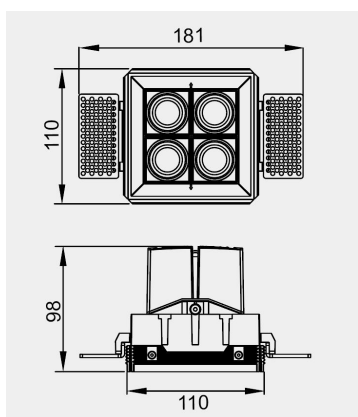

Eurolumen • Light Fixture Specifications Table

ELX349

TECHNICAL DATA

Wattage: 20W 25W 30W

SDCM: ≤ 5

Color Temperature (CCT): 2700K/3000K/3500K/4000K

CRI: 90

Beam Angle: 15° 24° 36° 45°

Voltage: 220V

Dimming Support: DALI Bluetooth 0-10V ON/OFF

Useful Life: 50,000h

Warranty: 5 Years