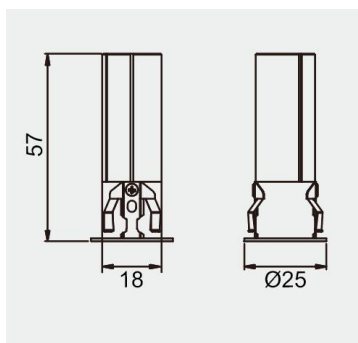

Eurolumen · Light Fixture Specifications Table

ELX100

TECHNICAL DATA

Wattage: 3W

SDCM: ≤ 5

Color Temperature (CCT): 2700K/3000K/4000K

CRI: 90

Beam Angle: 15° 24° 36°