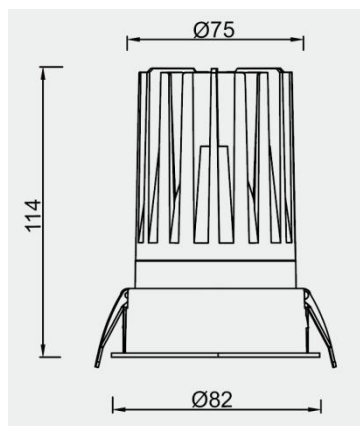

Eurolumen · Light Fixture Specifications Table

ELE036

TECHNICAL DATA

Wattage: 20W

SDCM: ≤ 5

Color Temperature (CCT): 2700K/3000K/4000K

CRI: 90

Beam Angle: 15° 24° 36° 55°