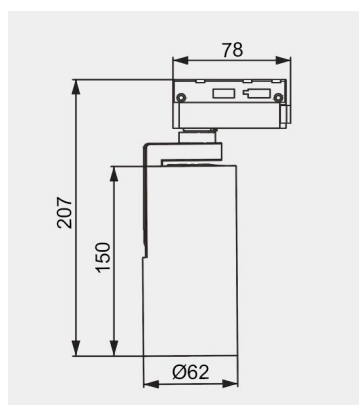

Eurolumen • Light Fixture Specifications Table

ELX401

TECHNICAL DATA

Wattage: 15W 20W

SDCM: ≤ 5

Color Temperature (CCT): 2700K/3000K/3500K/4000K

CRI: 90

Beam Angle: 15° 24° 36° 55°

Voltage: 220V

Dimming Support: DALI Bluetooth 0-10V ON/OFF

Useful Life: 50,000h

Warranty: 5 Years