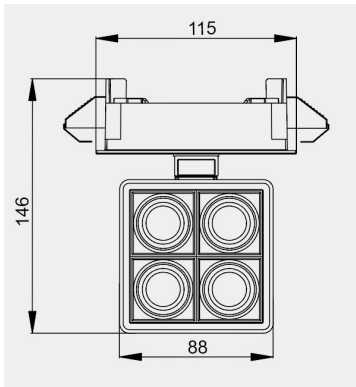

Eurolumen • Light Fixture Specifications Table

ELX358

TECHNICAL DATA

Wattage: 15W 20W

SDCM: ≤ 5

Color Temperature (CCT): 2700K/3000K/3500K/4000K

CRI: 90

Beam Angle: 15° 24° 36° 45°