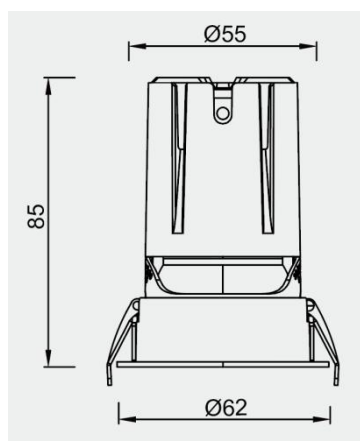

Eurolumen · Light Fixture Specifications Table

ELE000

TECHNICAL DATA

Wattage: 9W

SDCM: ≤ 5

Color Temperature (CCT): 2700K/3000K/4000K

CRI: 90

Beam Angle: 15° 24° 36° 55°