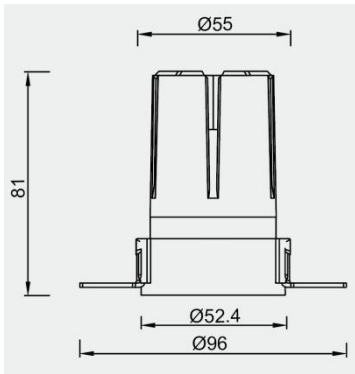

Eurolumen · Light Fixture Specifications Table

ELE011

TECHNICAL DATA

Wattage: 9W

SDCM: ≤ 5

Color Temperature (CCT): 2700K/3000K/4000K

CRI: 90

Beam Angle: 15° 24° 36° 55°