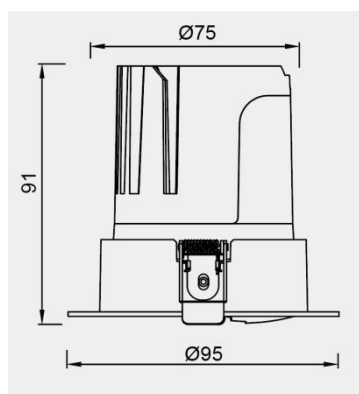

Eurolumen · Light Fixture Specifications Table

ELE069

TECHNICAL DATA

Wattage: 12W

SDCM: ≤ 5

Color Temperature (CCT): 2700K/3000K/4000K

CRI: 90

Beam Angle: 15° 24° 36° 55°