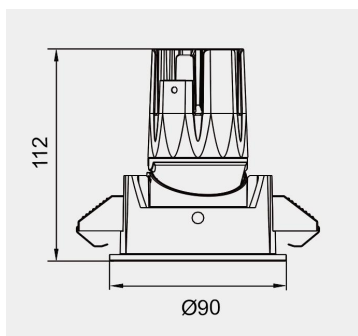

Eurolumen • Light Fixture Specifications Table

ELX218

TECHNICAL DATA

Wattage: 8W 12W 15W

SDCM: ≤ 5

Color Temperature (CCT): 2700K/3000K/3500K/4000K

CRI: 90

Beam Angle: 15° 24° 36° 45° 55°

Voltage: 220V

Dimming Support: DALI Bluetooth 0-10V ON/OFF

Useful Life: 50,000h

Warranty: 5 Years