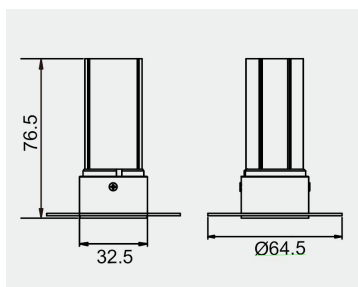

Eurolumen · Light Fixture Specifications Table

ELX105

TECHNICAL DATA

Wattage: 5W

SDCM: ≤ 5

Color Temperature (CCT): 2700K/3000K/4000K

CRI: 90

Beam Angle: 15° 24° 36°