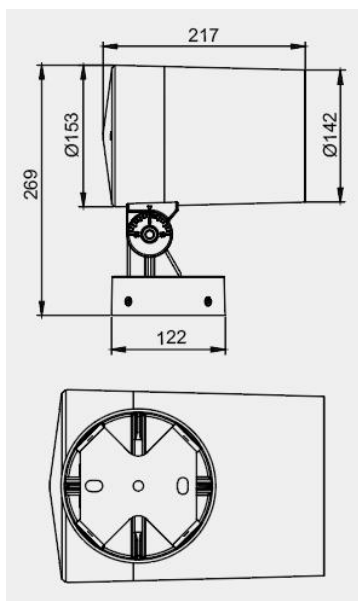

Eurolumen • Light Fixture Specifications Table