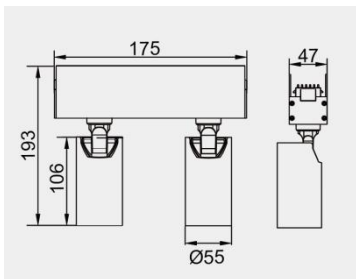

Eurolumen • Light Fixture Specifications Table

ELX614

TECHNICAL DATA

Wattage: 24W

SDCM: ≤ 5

Color Temperature (CCT): 2700K/3000K/3500K/4000K

CRI: 90

Beam Angle: 15° 24° 36° 50°