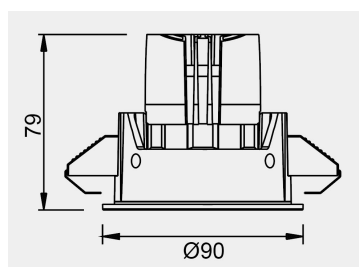

Eurolumen • Light Fixture Specifications Table

ELX006

TECHNICAL DATA

Wattage: 6W 8W

SDCM: ≤ 5

Color Temperature (CCT): 2700K/3000K/3500K/4000K

CRI: 90

Beam Angle: 15° 24° 36° 45°

Voltage: 220V

Dimming Support: DALI Bluetooth 0-10V ON/OFF

Useful Life: 50,000h

Warranty: 5 Years