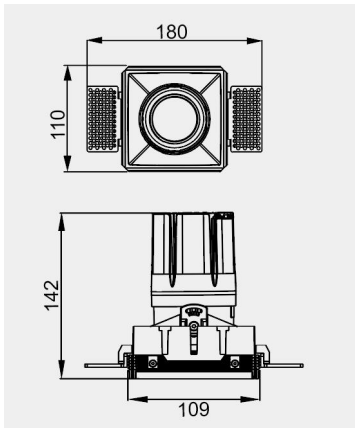

Eurolumen • Light Fixture Specifications Table

ELX343

TECHNICAL DATA

Wattage: 15W 20W 25W

SDCM: ≤ 5

Color Temperature (CCT): 2700K/3000K/3500K/4000K

CRI: 90

Beam Angle: Adjustable 15°~35°