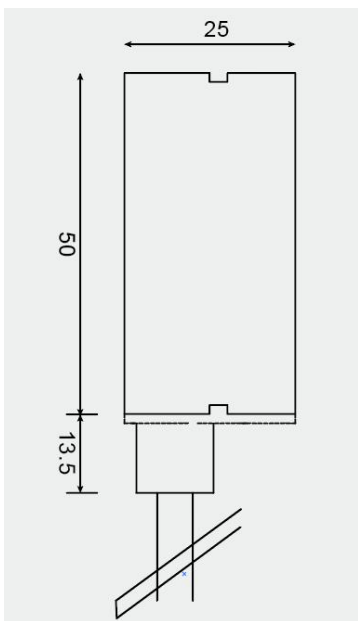

Eurolumen · Light Fixture Specifications Table

ELA810

TECHNICAL DATA

Wattage: 25W

SDCM: ≤ 5

Color temperature (CCT): 2700K/3000K/4000K/RGB/RGBW

CRI: 90

Beam Angle: 120°