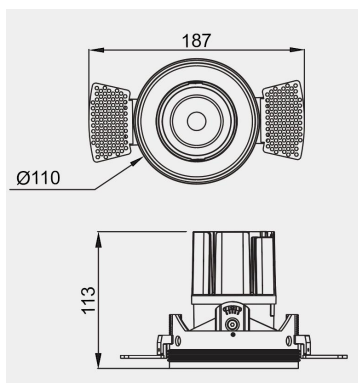

Eurolumen • Light Fixture Specifications Table

ELX229

TECHNICAL DATA

Wattage: 15W 20W 25W

SDCM: ≤ 5

Color Temperature (CCT): 2700K/3000K/3500K/4000K

CRI: 90

Beam Angle: 15° 24° 36° 55°

Voltage: 220V

Dimming Support: DALI Bluetooth 0-10V ON/OFF

Useful Life: 50,000h

Warranty: 5 Years