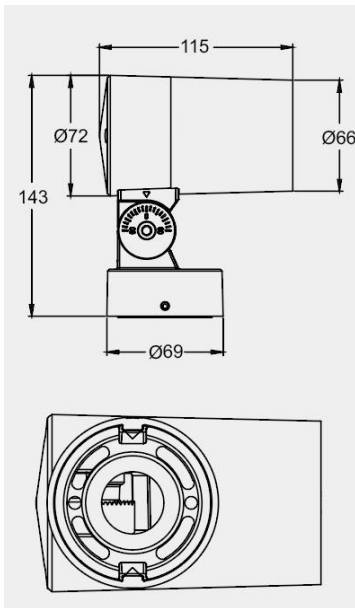

Eurolumen • Light Fixture Specifications Table

ELA100

TECHNICAL DATA

Wattage: 8W 10W

SDCM: ≤ 5

Color temperature (CCT): 2700K/3000K/4000K/RGB/RGBW

CRI: 80

Beam Angle: 8° 12° 25° 30° 45° 60°