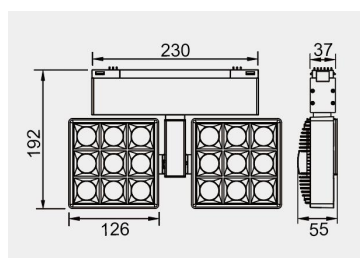

Eurolumen • Light Fixture Specifications Table

ELX680

TECHNICAL DATA

Wattage: 70W

SDCM: ≤ 5

Color Temperature (CCT): 2700K/3000K/3500K/4000K

CRI: 90

Beam Angle: 15° 24° 36° 45°