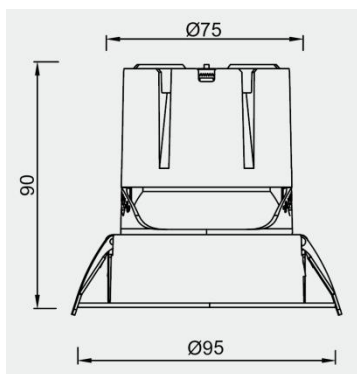

Eurolumen · Light Fixture Specifications Table

ELE025

TECHNICAL DATA

Wattage: 12W

SDCM: ≤ 5

Color Temperature (CCT): 2700K/3000K/4000K

CRI: 90

Beam Angle: 15° 24° 36° 55°