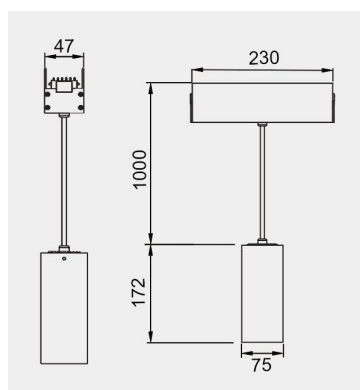

Eurolumen • Light Fixture Specifications Table

ELX639

TECHNICAL DATA

Wattage: 12W

SDCM: ≤ 5

Color Temperature (CCT): 2700K/3000K/3500K/4000K

CRI: 90

Beam Angle: 15° 24° 36° 45° 55°

Voltage: 24V 48V

Dimming Support: DALI Bluetooth 0-10V

Useful Life: 50,000h

Warranty: 5 Years