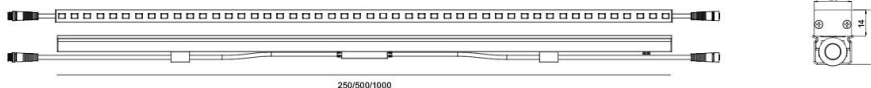

ELA608

TECHNICAL DATA

Wattage: 12W 15W

SDCM: ≤ 5

Color temperature (CCT): 2700K/3000K/4000K/ RGB/RGBW

CRI: 80

Beam Angle: 120°

Voltage: 24V

Dimming Support: DMX512 Bluetooth ON/OFF

Finish: Grey

Material: Aluminum Alloy+Aluminum Snap-on Cap

Useful life: 50,000h

Warranty: 5 Years

PERFORMANCE

Image may not match reference. EUROLUMEN reserves the right to amend any of the product's components. The data related to flux, power and colour temperature maybe subject to changes made by the manufacturer.