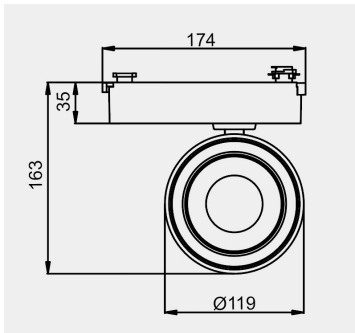

Eurolumen • Light Fixture Specifications Table

ELX424

TECHNICAL DATA

Wattage: 25W 30W 35W

SDCM: ≤ 5

Color Temperature (CCT): 2700K/3000K/3500K/4000K

CRI: 90

Beam Angle: 15° 24° 36° 55°