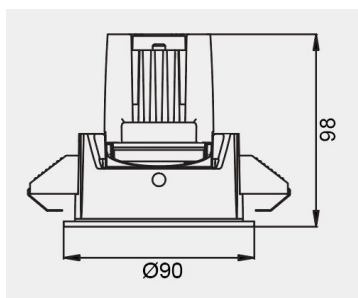

Eurolumen • Light Fixture Specifications Table

ELX000

TECHNICAL DATA

Wattage: 8W 10W 12W

SDCM: ≤ 5

Color Temperature (CCT): 2700K/3000K/3500K/4000K

CRI: 90

Beam Angle: 10° 15° 24° 36° 55°

Voltage: 220V

Dimming Support: DALI Bluetooth 0-10V ON/OFF

Useful Life: 50,000h

Warranty: 5 Years