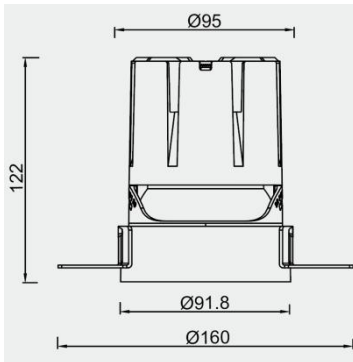

Eurolumen · Light Fixture Specifications Table

ELE043

TECHNICAL DATA

Wattage: 25W

SDCM: ≤ 5

Color Temperature (CCT): 2700K/3000K/4000K

CRI: 90

Beam Angle: 15° 24° 36° 55°