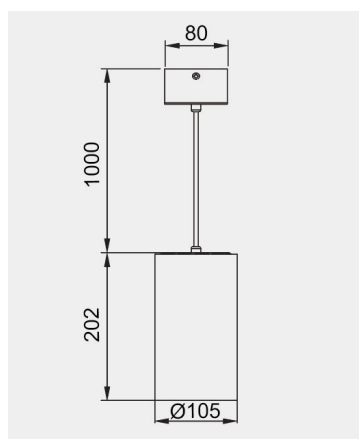

Eurolumen • Light Fixture Specifications Table

ELX509

TECHNICAL DATA

Wattage: 15W 20W 25W 28W

SDCM: ≤ 5

Color Temperature (CCT): 2700K/3000K/3500K/4000K

CRI: 90

Beam Angle: 15° 24° 36° 55°