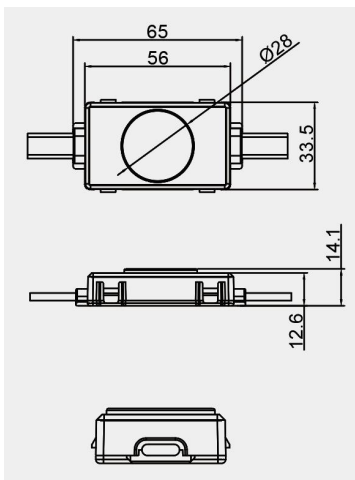

Eurolumen • Light Fixture Specifications Table

ELA204

TECHNICAL DATA

Wattage: 1.4W 1.8W

SDCM: ≤ 5

Color temperature (CCT): 2700K/3000K/4000K/RGB/RGBW

CRI: 80

Beam Angle: 120°

Voltage: 24V

Dimming Support: DMX512 ON/OFF

Finish: Black

Diffuser material: Polycarbonate (PC)

Useful life: 50,000h

Warranty: 5 Years