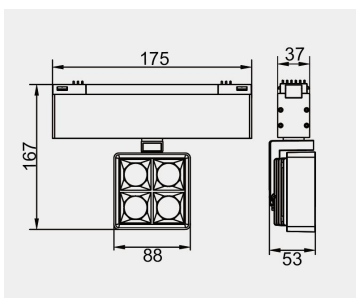

Eurolumen • Light Fixture Specifications Table

ELX671

TECHNICAL DATA

Wattage: 15W

SDCM: ≤ 5

Color Temperature (CCT): 2700K/3000K/3500K/4000K

CRI: 90

Beam Angle: 15° 24° 36° 45°