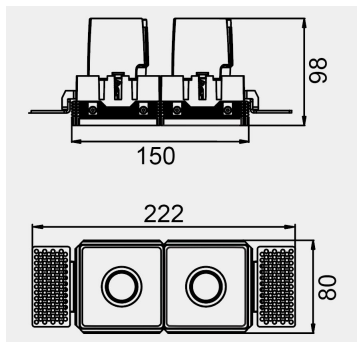

Eurolumen • Light Fixture Specifications Table

ELX025

TECHNICAL DATA

Wattage: 16W 20W 24W

SDCM: ≤ 5

Color Temperature (CCT): 2700K/3000K/3500K/4000K

CRI: 90

Beam Angle: 15° 24° 36° 55°