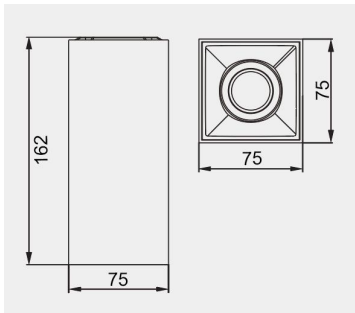

Eurolumen • Light Fixture Specifications Table

ELX516

TECHNICAL DATA

Wattage: 8W 10W

SDCM: ≤ 5

Color Temperature (CCT): 2700K/3000K/3500K/4000K

CRI: 90

Beam Angle: Adjustable 15°~35°