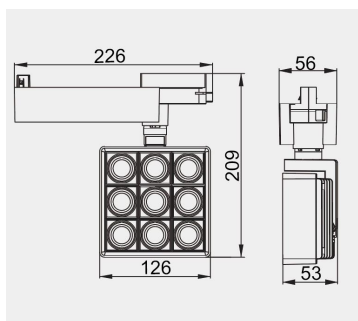

Eurolumen • Light Fixture Specifications Table

ELX414

TECHNICAL DATA

Wattage: 35W 40W

SDCM: ≤ 5

Color Temperature (CCT): 2700K/3000K/3500K/4000K

CRI: 90

Beam Angle: 15° 24° 36° 45°