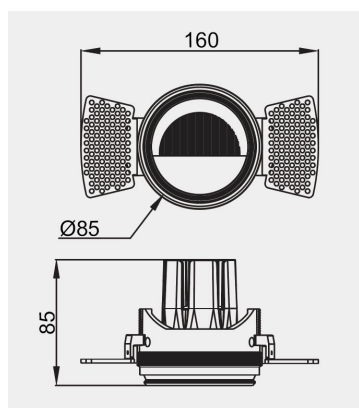

Eurolumen • Light Fixture Specifications Table

ELX206

TECHNICAL DATA

Wattage: 8W 12W

SDCM: ≤ 5

Color Temperature (CCT): 2700K/3000K/3500K/4000K

CRI: 90

Beam Angle: Asymmetric