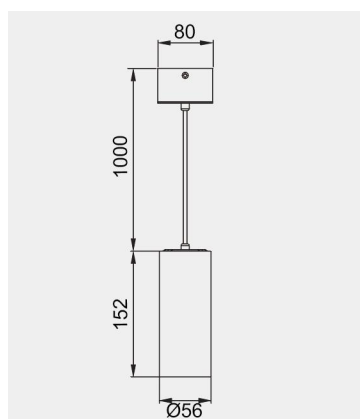

Eurolumen • Light Fixture Specifications Table

ELX501

TECHNICAL DATA

Wattage: 6W 8W 12W

SDCM: ≤ 5

Color Temperature (CCT): 2700K/3000K/3500K/4000K

CRI: 90

Beam Angle: 15° 24° 36° 55°

Voltage: 220V

Dimming Support: DALI Bluetooth 0-10V ON/OFF

Useful Life: 50,000h

Warranty: 5 Years