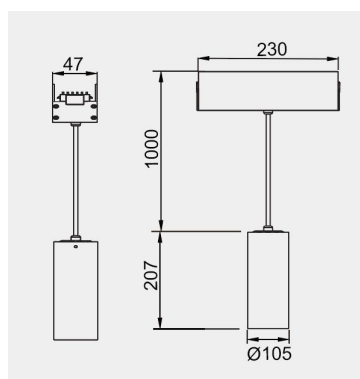

Eurolumen • Light Fixture Specifications Table

ELX635

TECHNICAL DATA

Wattage: 15W 25W

SDCM: ≤ 5

Color Temperature (CCT): 2700K/3000K/3500K/4000K

CRI: 90

Beam Angle: 15° 24° 36° 55°