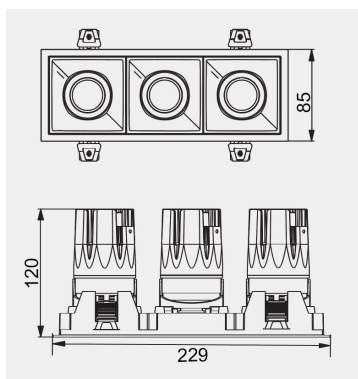

Eurolumen • Light Fixture Specifications Table

ELX340

TECHNICAL DATA

Wattage: 24W 30W

SDCM: ≤ 5

Color Temperature (CCT): 2700K/3000K/3500K/4000K

CRI: 90

Beam Angle: Adjustable 15°~35°