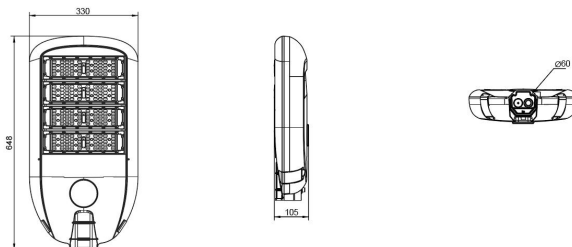

ELA057

TECHNICAL DATA

Wattage: 200W

SDCM: ≤ 5

Color temperature (CCT): 3000K/4000K/5700K/6500K

CRI: 70

Beam Angle: /

Voltage: 220V

Dimming Support: ON/OFF

Finish: Black

Material: Die-casting Aluminum Housing+Tempered Glass Mask

Useful life: 50,000h

Warranty: 5 Years

PERFORMANCE