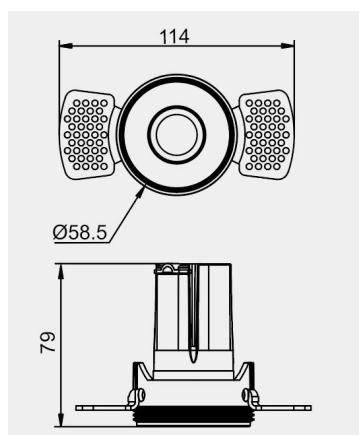

Eurolumen • Light Fixture Specifications Table

ELX215

TECHNICAL DATA

Wattage: 6W 8W

SDCM: ≤ 5

Color Temperature (CCT): 2700K/3000K/3500K/4000K

CRI: 90

Beam Angle: 15° 24° 36° 55°