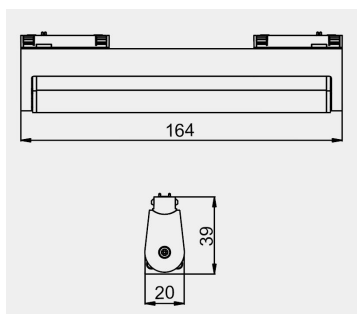

Eurolumen • Light Fixture Specifications Table

ELX705

TECHNICAL DATA

Wattage: 12W

SDCM: ≤ 5

Color Temperature (CCT): 2700K/3000K/3500K/4000K

CRI: 90

Beam Angle: 36°

Voltage: 24V

Dimming Support: ON/OFF

Useful Life: 50,000h

Warranty: 5 Years