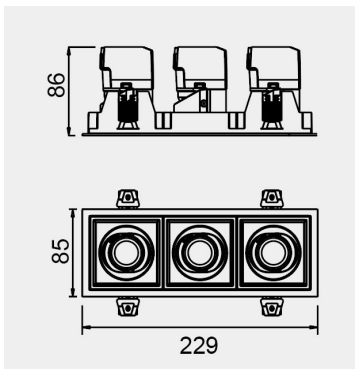

Eurolumen • Light Fixture Specifications Table

ELX066

TECHNICAL DATA

Wattage: 18W 24W

SDCM: ≤ 5

Color Temperature (CCT): 2700K/3000K/3500K/4000K

CRI: 90

Beam Angle: 15° 24° 36°

Voltage: 220V

Dimming Support: DALI Bluetooth 0-10V ON/OFF

Useful Life: 50,000h

Warranty: 5 Years