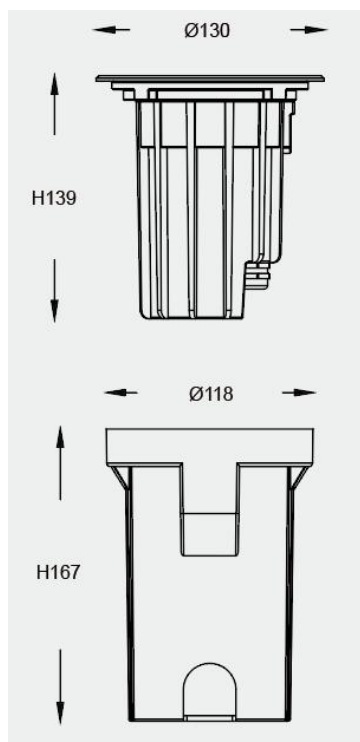

Eurolumen · Light Fixture Specifications Table

ELA710

TECHNICAL DATA

Wattage: 8W

SDCM: ≤ 5

Color temperature (CCT): 2700K/3000K/4000K/RGB/RGBW

CRI: 80

Beam Angle: 15° 20° 30° 40°