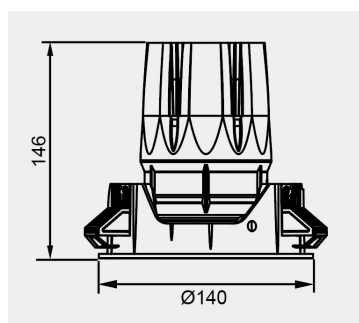

Eurolumen • Light Fixture Specifications Table

ELX108

TECHNICAL DATA

Wattage: 25W 30W 35W

SDCM: ≤ 5

Color Temperature (CCT): 2700K/3000K/3500K/4000K

CRI: 90

Beam Angle: 15° 24° 36° 55°