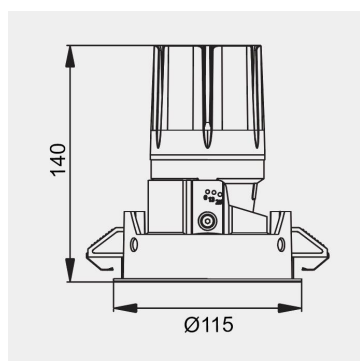

Eurolumen • Light Fixture Specifications Table

ELX207

TECHNICAL DATA

Wattage: 15W 20W 25W

SDCM: ≤ 5

Color Temperature (CCT): 2700K/3000K/3500K/4000K

CRI: 90

Beam Angle: 15° 24° 36° 55°