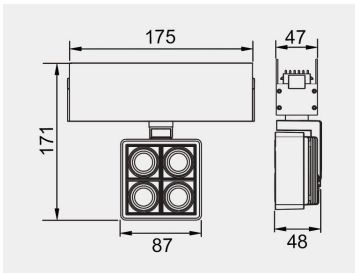

Eurolumen • Light Fixture Specifications Table

ELX620

TECHNICAL DATA

Wattage: 15W

SDCM: ≤ 5

Color Temperature (CCT): 2700K/3000K/3500K/4000K

CRI: 90

Beam Angle: 15° 24° 36° 45°