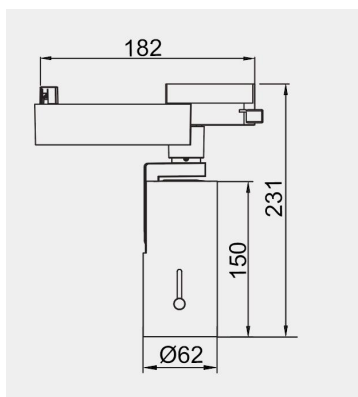

Eurolumen • Light Fixture Specifications Table

ELX406

TECHNICAL DATA

Wattage: 15W 20W

SDCM: ≤ 5

Color Temperature (CCT): 2700K/3000K/3500K/4000K

CRI: 90

Beam Angle: Adjustable 15°~35°