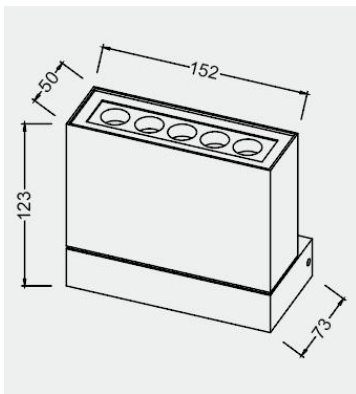

Eurolumen · Light Fixture Specifications Table

ELA310

TECHNICAL DATA

Wattage: 10W

SDCM: ≤ 5

Color temperature (CCT): 2700K/3000K/4000K

CRI: 80

Beam Angle: 12° 25° 30° 45° 60°

Voltage: 24V 220V

Dimming Support: ON/OFF

Finish: Black

material: Die-casting Aluminum Body/Aluminium Extruded Profile

Useful life: 50,000h

Warranty: 5 Years

PERFORMANCE

Image may not match reference. EUROLUMEN reserves the right to amend any of the product's components. The data related to flux, power and colour temperature maybe subject to changes made by the manufacturer.